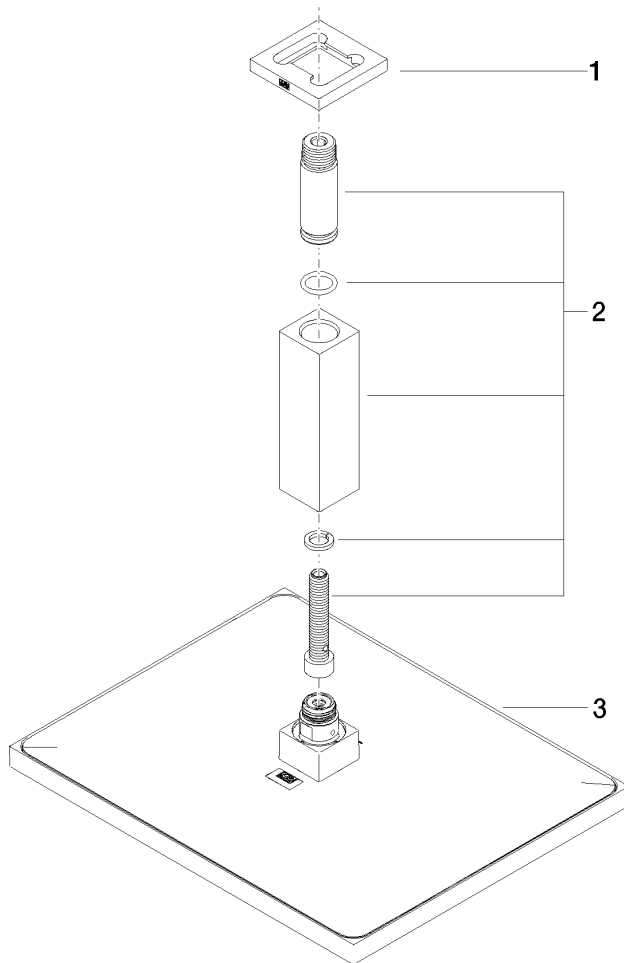

Rain shower with ceiling fixing 300 x 240 mm - Brushed Chrome

IMO

28 775 980

Fits: IMO, MEM, CL.1

- rain shower 300 x 240mm
- PURE RAIN, max. flow rate 20 l/min (at 3 bar)
- Function from: 12 l/min
- distance between ceiling and lower edge of the shower 165mm
- rosette 60 x 60, as required
- 1/2" connection
- with anti-scale system
- quick clearing
- WRAS 1707033

Recommended miscellaneous

- Concealed wall elbow -** 35 085 970 90
- max. recess depth 163 mm
 - min. recess depth 90 mm

28 775 980

mm [inches]

Certificates

LGA_29232.

WRAS_2212012.

LGA_38662.

28 775 980

Spare parts list

No.	Item Number	Name	Quantity used	Delivery time
1	09 27 98 017-93	rosette	1	20
2	90 11 10 092 00-93	connection	1	20
3	04 12 05 063 00-93	shower	1	20