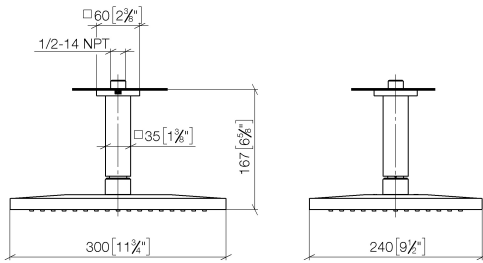

Rain shower with ceiling fixing 300 x 240 mm - Brushed Chrome

IMO

28 775 980

Fits: IMO, MEM, CL.1

- rain shower 300 x 240mm
- PURE RAIN, max. flow rate 20 l/min (at 3 bar)
- Function from: 12 l/min
- distance between ceiling and lower edge of the shower 165mm
- rosette 60 x 60, as required
- 1/2" connection
- with anti-scale system
- quick clearing
- WRAS 1707033

Product change as of 1st April 2024: max. flow 20l/min

	Brushed Chrome	28 775 980-93
	Chrome	28 775 980-00
	Brushed Platinum	28 775 980-06
	Platinum	28 775 980-08
	Dark Chrome	28 775 980-19
	Brushed Light Gold	28 775 980-27
	Brushed Durabronze (23kt Gold)	28 775 980-28
	Matte Black	28 775 980-33
	Brushed Champagne (22kt Gold)	28 775 980-46
	Champagne (22kt Gold)	28 775 980-47
	Brushed Dark Platinum	28 775 980-99

Recommended miscellaneous

- Concealed wall elbow -** 35 085 970 90
- max. recess depth 163 mm
 - min. recess depth 90 mm

28 775 980

mm [inches]

Certificates

LGA_29232.

WRAS_2212012.

LGA_38662.